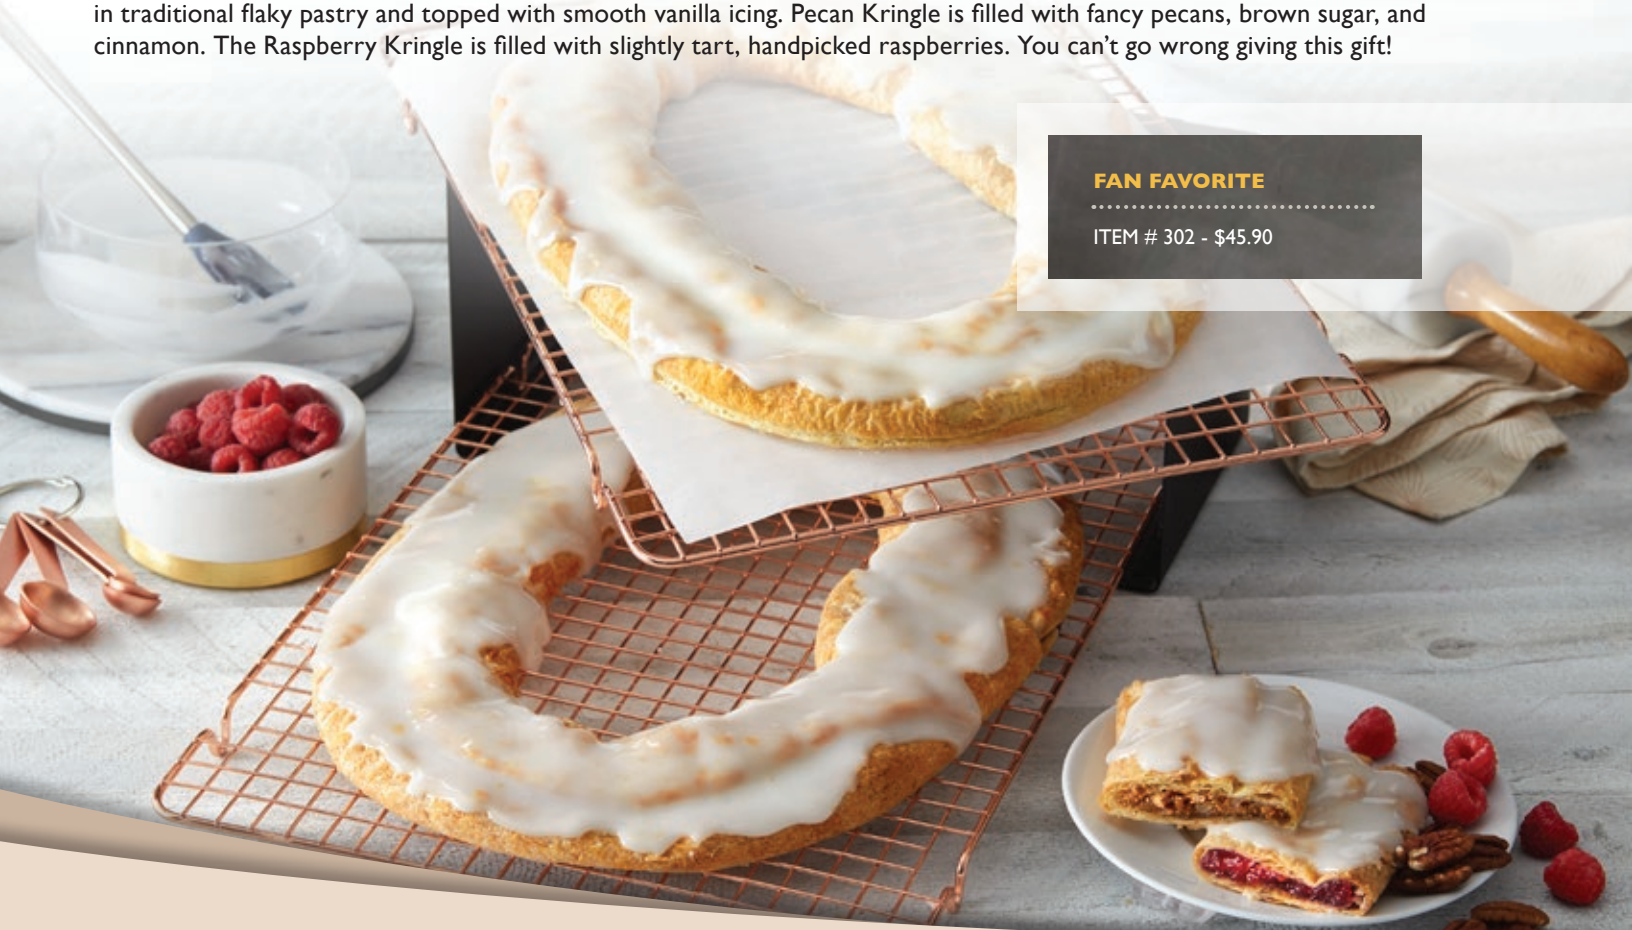

FAN FAVORITE

ITEM # 302 - $45.90